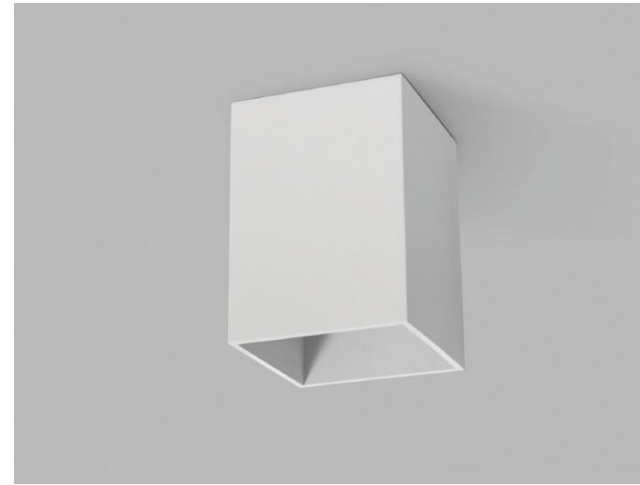

**RETROFIT/SURFACE MOUNT/ANTI-GLARE**

**Model:SU-SD2109**

**Feature:**

- Screwless design
- Round Surface face design
- Anti-glare design

**General data:**

- Use location Interior
- Class/Light source GU10 (230V, Class II)
- Tilttable No
- IP Rating 21
- Major Material Aluminum
- Cut-out --
- Installation Surface mount
- Fixture Finishes White/Black
- Baffle Finishes --

**Accessories (optional):**

--

**Compatible:**

GU10

**RETROFIT/SURFACE MOUNT/ANTI-GLARE**

**Model: SU-SD2110**

**Feature:**

- Screwless design
- Square Surface face design
- Anti-glare design

**General data:**

- Use location Interior
- Class/Light source GU10 (230V, Class II)
- Tilttable No
- IP Rating 21
- Major Material Aluminum
- Cut-out --
- Installation Surface mout
- Fixture Finishes White/Black
- Baffle Finishes --