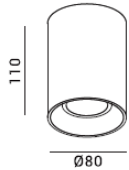

Accessories (optional):

--