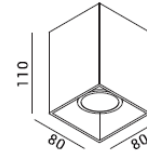

Accessories (optional):

--