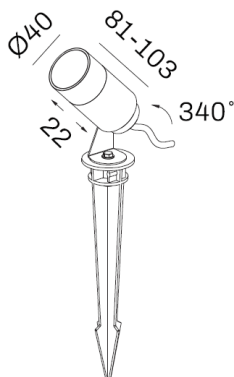

EXTERNAL/SPOT LIGHT/IP65/ZOOM SPOT

Model: EX-SD3117

SPOT

WIDE

Feature:

- ZOOM Spot Light with robust structure
- 340 degree tilt and 250 degree rotate
- Different mounting method available (optional).

Technical data:

- Light source COB or others
- LED Power (max) 24V, 6W
- System Power (ref.) NA (ref. only depends on the ECG)
- Lumen flux (typ.) 350lm
- Colour temperature 2700K, 3000K, 4000K
- Colour rendering index $Ra \geq 90$
- MacAdam Step 3
- Beam Angle 13-80D Lens
- Tilttable Yes
- Ingress protection IP65
- Operation temperature 0-40C
- Protection Class III
- LED Life time 50,000h L70B10
- Finishing White/Black
- Construction Aluminum
- Installation Surface mount, Tree Strap, Spike Stand
- Dimension Refer to drawing
- LED Driver Remote
- Trimless version NA

Electronic control gear

Constant Voltage 24V LED driver
(Dimmable LED Driver is on request)

Light Distribution For 3000K

spot 13.3°			medium 34.4°			wide 81.2°		
h(m)	E(lx)	ø(m)	h(m)	E(lx)	ø(m)	h(m)	E(lx)	ø(m)
1	1375	ø0.23	1	478.2	ø0.62	1	238.7	ø1.72
2	343.8	ø0.47	2	119.6	ø1.24	2	59.68	ø3.43
3	152.8	ø0.70	3	53.14	ø1.86	3	26.53	ø5.15
4	85.96	ø0.93	4	29.89	ø2.48	4	14.92	ø6.86
5	55.01	ø1.17	5	19.13	ø3.10	5	9.549	ø8.58