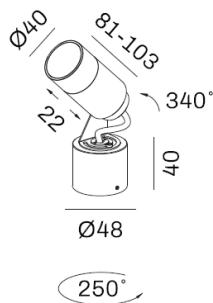

EXTERNAL/SPOT LIGHT/IP65/ZOOM SPOT

Model: EX-SD3117

SPOT

WIDE

Feature:

- ZOOM Spot Light with robust structure
- 340 degree tilt and 250 degree rotate
- Different mounting method available (optional).

Technical data:

- Light source COB or others
- LED Power (max) 24V, 6W
- System Power (ref.) NA (ref. only depends on the ECG)
- Lumen flux (typ.) 350lm
- Colour temperature 2700K, 3000K, 4000K
- Colour rendering index $Ra \geq 90$
- MacAdam Step 3
- Beam Angle 13-80D Lens
- Tilttable Yes
- Ingress protection IP65
- Operation temperature 0-40C
- Protection Class III
- LED Life time 50,000h L70B10
- Finishing White/Black
- Construction Aluminum
- Installation Surface mount, Tree Strap, Spike Stand
- Dimension Refer to drawing
- LED Driver Remote
- Trimless version NA

Electronic control gear

Constant Voltage 24V LED driver
(Dimmable LED Driver is on request)

Light Distribution For 3000K

spot 13.3°			medium 34.4°			wide 81.2°		
h(m)	E(lx)	ø(m)	h(m)	E(lx)	ø(m)	h(m)	E(lx)	ø(m)
1	1375	ø0.23	1	478.2	ø0.62	1	238.7	ø1.72
2	343.8	ø0.47	2	119.6	ø1.24	2	59.68	ø3.43
3	152.8	ø0.70	3	53.14	ø1.86	3	26.53	ø5.15
4	85.96	ø0.93	4	29.89	ø2.48	4	14.92	ø6.86
5	55.01	ø1.17	5	19.13	ø3.10	5	9.549	ø8.58