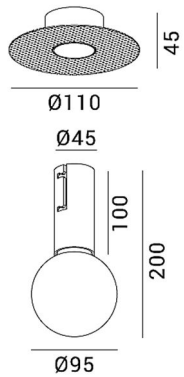

RETROFIT/TRIMLESS/ANTI-GLARE/TWO LEVELS

Model: RR-DL3603

Feature:

- Classic design
- Two levels installation
- E27 base

General data:

- Use location Interior
- Class/Light source E27 (230V, Class II)
- Tiltable No
- IP Rating 21
- Major Material Aluminum
- Cut-out 55mm
- Installation Recessed
- Fixture Finishes White/Black
- Baffle Finishes --