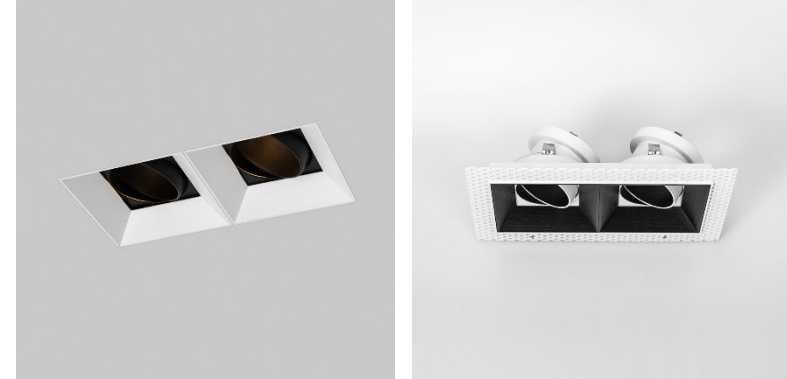

RETROFIT/TRIMLESS/ANTI-GLARE/TILTABLE

Model: SR-DL1271

Feature:

- Trimless design
- Interchangeable baffle
- Compact design

General data:

- Use location: Interior
- Class/Light source: GU10 (230V, Class II)
GU5.3 (12V, Class III)
LED Module (250mA/36V, Class III)
- Tiltable: No
- IP Rating: 21
- Major Material: Aluminum
- Cut-out: 82x82mm
- Installation: Recessed
- Fixture Finishes: White/Black
- Baffle Finishes: White/Black/Brushed Brass/Bronze

Accessories (optional):

- Glass Diffuser
- Honeycomb Louver

Compatible:

RETROFIT/TRIMLESS/ANTI-GLARE/TILTABLE/TWIN

Model: SR-DL1275

Feature:

- Trimless design
- Interchangeable baffle
- Compact design

General data:

- Use location: Interior
- Class/Light source: GU10 (230V, Class II)
GU5.3 (12V, Class III)
LED Module (250mA/36V, Class III)
- Tiltable: No
- IP Rating: 21
- Major Material: Aluminum
- Cut-out: 160x82mm
- Installation: Recessed
- Fixture Finishes: White/Black
- Baffle Finishes: White/Black/Brushed Brass/Bronze