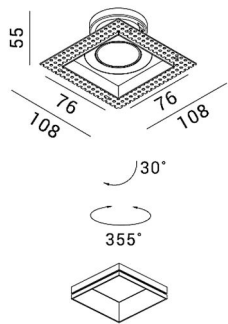

RETROFIT/TRIMLESS/ANTI-GLARE/TILTABLE

Model: SR-DL1271

Feature:

- Trimless design
- Interchangeable baffle
- Compact design

General data:

- Use location: Interior
- Class/Light source: GU10 (230V, Class II)
GU5.3 (12V, Class III)
LED Module (250mA/36V, Class III)
- Tiltable: No
- IP Rating: 21
- Major Material: Aluminum
- Cut-out: 82x82mm
- Installation: Recessed
- Fixture Finishes: White/Black
- Baffle Finishes: White/Black/Brushed Brass/Bronze

- Use location: Interior
- Class/Light source: GU10 (230V, Class II)
GU5.3 (12V, Class III)
LED Module (250mA/36V, Class III)
- Tiltable: No
- IP Rating: 21
- Major Material: Aluminum
- Cut-out: 160x82mm
- Installation: Recessed
- Fixture Finishes: White/Black
- Baffle Finishes: White/Black/Brushed Brass/Bronze