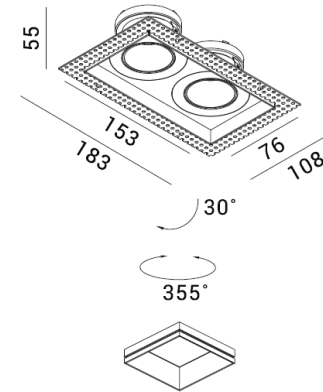

RETROFIT/TRIMLESS/ANTI-GLARE/TILTABLE

Model: SR-DL1271

Feature:

- Trimless design
- Interchangeable baffle
- Compact design

General data:

- Use location: Interior
- Class/Light source: GU10 (230V, Class II)
GU5.3 (12V, Class III)
LED Module (250mA/36V, Class III)
- Tiltable: No
- IP Rating: 21
- Major Material: Aluminum
- Cut-out: 82x82mm
- Installation: Recessed
- Fixture Finishes: White/Black
- Baffle Finishes: White/Black/Brushed Brass/Bronze

Accessories (optional):

- Glass Diffuser
- Honeycomb Louver

Compatible:

RETROFIT/TRIMLESS/ANTI-GLARE/TILTABLE/TWIN

Model: SR-DL1275

Feature:

- Trimless design
- Interchangeable baffle
- Compact design

General data:

- Use location: Interior
- Class/Light source: GU10 (230V, Class II)
GU5.3 (12V, Class III)
LED Module (250mA/36V, Class III)
- Tiltable: No
- IP Rating: 21
- Major Material: Aluminum
- Cut-out: 160x82mm
- Installation: Recessed
- Fixture Finishes: White/Black
- Baffle Finishes: White/Black/Brushed Brass/Bronze