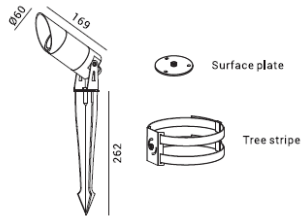

RETROFIT/EXTERIOR/ADJUSTABLE

Model:EX-BS2083

Feature:

- Spike spot
- Compact design with IP67 rating
- Surface/Spike/Tree-stripe installation (optional)

General data:

- Use location Interior/Exterior
- Class/Light source GU10 (230V, Class II)
- Tilttable Yes
- IP Rating 67
- Major Material Aluminum
- Cut-out --
- Installation Surface mount, Tree Strap, Spike Stand
- Fixture Finishes White/Black/Bronze
- Baffle Finishes --

Accessories (optional):

Surface/Spike/Tree-stripe installation
Honeycomb louver

Compatible:

GU10

RETROFIT/EXTRERIOR/ADJUSTABLE

Model:EX-BS2051

Feature:

- Spike spot
- Compact design with IP67 rating
- Surface/Spike/Tree-stripe installation (optional)

General data:

- Use location Interior/Exterior
- Class/Light source GU10 (230V, Class II)
- Tilttable Yes
- IP Rating 67
- Major Material Aluminum
- Cut-out --
- Installation Surface mount, Tree Strap, Spike Stand
- Fixture Finishes White/Black/Bronze
- Baffle Finishes --