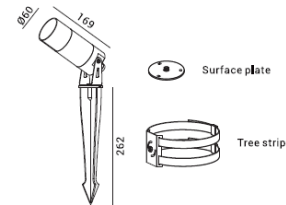

Accessories (optional):

Surface/Spike/Tree-stripe installation
Honeycomb louver