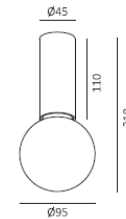

Accessories (optional):

--