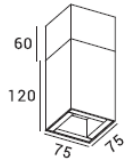

Accessories (optional):

Magnet baffle