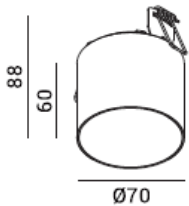

## RETROFIT/RECESSED/ANTI-GLARE

**Model: RR-DL2026**

**Feature:**

- Anti-glare design
- Round Surface mount trim
- Very low glare design

**General data:**

- Use location Interior
- Class/Light source GU10 (230V, Class II)  
GU5.3 (12V, Class III)  
LED Module  
(250mA/36V, Class III)
- Tilttable No
- IP Rating 21
- Major Material Aluminum
- Cut-out 65mm
- Installation Recessed
- Fixture Finishes White/Black
- Baffle Finishes --

## RETROFIT/RECESSED/ANTI-GLARE

**Model: RR-DL2027**

**Feature:**

- Slope edge design
- Square surface mount trim
- Anti-glare design

**General data:**

- Use location Interior
- Class/Light source GU10 (230V, Class II)  
GU5.3 (12V, Class III)  
LED Module  
(250mA/36V, Class III)
- Tilttable No
- IP Rating 21
- Major Material Aluminum
- Cut-out 65mm
- Installation Recessed
- Fixture Finishes White/Black
- Baffle Finishes --