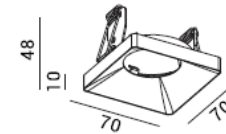

## RETROFIT/RECESSED/ANTI-GLARE

**Model: RR-DL2026**

**Feature:**

- Anti-glare design
- Round Surface mount trim
- Very low glare design

**General data:**

- Use location Interior
- Class/Light source GU10 (230V, Class II)  
GU5.3 (12V, Class III)  
LED Module  
(250mA/36V, Class III)
- Tilttable No
- IP Rating 21
- Major Material Aluminum
- Cut-out 65mm
- Installation Recessed
- Fixture Finishes White/Black
- Baffle Finishes --

## RETROFIT/RECESSED/ANTI-GLARE

**Model: RR-DL2027**

**Feature:**

- Slope edge design
- Square surface mount trim
- Anti-glare design

**General data:**

- Use location Interior
- Class/Light source GU10 (230V, Class II)  
GU5.3 (12V, Class III)  
LED Module  
(250mA/36V, Class III)
- Tilttable No
- IP Rating 21
- Major Material Aluminum
- Cut-out 65mm
- Installation Recessed
- Fixture Finishes White/Black
- Baffle Finishes --