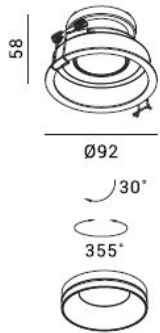

RETROFIT/RECESSED/ANTI-GLARE

Model: RR-DL1260

Compatible:

Feature:

- Slim trim design
- Interchangeable baffle
- Very low glare design

General data:

- | | |
|----------------------|---|
| ▪ Use location | Interior |
| ▪ Class/Light source | GU10 (230V, Class II)
GU5.3 (12V, Class III)
LED Module
(250mA/36V, Class III) |
| ▪ Tiltable | Yes |
| ▪ IP Rating | 21 |
| ▪ Major Material | Aluminum |
| ▪ Cut-out | 82mm |
| ▪ Installation | Recessed |
| ▪ Fixture Finishes | White/Black |
| ▪ Baffle Finishes | White/Black/
Brushed Brass/Bronze |

- | | |
|----------------------|---|
| ▪ Use location | Interior |
| ▪ Class/Light source | GU10 (230V, Class II)
GU5.3 (12V, Class III)
LED Module
(250mA/36V, Class III) |
| ▪ Tiltable | Yes |
| ▪ IP Rating | 21 |
| ▪ Major Material | Aluminum |
| ▪ Cut-out | 82x82mm |
| ▪ Installation | Recessed |
| ▪ Fixture Finishes | White/Black |
| ▪ Baffle Finishes | White/Black/
Brushed Brass/Bronze |