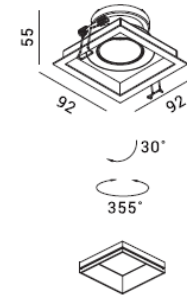

RETROFIT/RECESSED/ANTI-GLARE

Model: SR-DL1270

Compatible:

Feature:

- Slim trim design
- Interchangeable baffle
- Very low glare design

General data:

▪ Use location	Interior
▪ Class/Light source	GU10 (230V, Class II) GU5.3 (12V, Class III) LED Module (250mA/36V, Class III)
▪ Tiltable	Yes
▪ IP Rating	21
▪ Major Material	Aluminum
▪ Cut-out	82x82mm
▪ Installation	Recessed
▪ Fixture Finishes	White/Black
▪ Baffle Finishes	White/Black/ Brushed Brass/Bronze

Accessories (optional):

Glass Diffuser
Honeycomb Louver