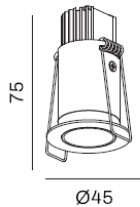

## MINI CABINET/SPOT LIGHT/MINI DEEP/BLACK HOLED/FIXED/45mm

**Model: RR-DL3297**

↻ Cutout: 38mm

▨ 5-25mm

### Feature:

- MINI Deep with 5W LED power
- Small cutout 38mm
- Black hole

### Technical data:

- |                          |                                  |
|--------------------------|----------------------------------|
| ▪ Light source           | High Power LED                   |
| ▪ LED Power (max)        | 5.4W (150mA, 36V)                |
| ▪ System Power (ref.)    | 7 (ref. only depends on the ECG) |
| ▪ Lumen flux (typ.)      | 250lm                            |
| ▪ Colour temperature     | 2700K, 3000K, 4000K              |
| ▪ Colour rendering index | Ra≥90                            |
| ▪ MacAdam Step           | 3                                |
| ▪ Beam Angle             | 20D, 36D, 50D PMMA Lens          |
| ▪ Tilttable              | No                               |
| ▪ Ingress protection     | IP21                             |
| ▪ Operation temperature  | 0-40C                            |
| ▪ Protection Class       | III                              |
| ▪ LED Life time          | 50,000h L70B10                   |
| ▪ Finishing              | White/Black                      |
| ▪ Construction           | Aluminum                         |
| ▪ Installation           | Ceiling Recessed, spring type    |
| ▪ Dimension              | 45mm(OD)x75mm(H)/Cutout 38mm     |
| ▪ LED Driver             | Remote                           |
| ▪ Trimless version       | No                               |