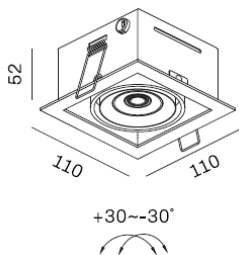

SQUARE/SPOT LIGHT/MEDIUM/BOX/SINGLE/TILTABLE

Model: SR-DL3232

▨ Cutout: 100x100mm

▨ 5-25mm

Feature:

- Single head square grilled downlight
- Gimble tilt 30 degree
- Compact design with IP54 rating

Technical data:

- Light source COB or others
- LED Power (max) 9W (250mA, 36V)
- System Power (ref.) 11W (ref. only depends on the ECG)
- Lumen flux (typ.) 650lm
- Colour temperature 2700K, 3000K, 4000K
- Colour rendering index Ra \geq 90
- MacAdam Step 3
- Beam Angle 24D, 36D, 45D PMMA Lens
- Tilttable Yes
- Ingress protection IP54
- Operation temperature 0-40C
- Protection Class III
- LED Life time 50,000h L70B10
- Finishing White/Black
- Construction Aluminum
- Installation Ceiling Recessed, spring type
- Dimension 110x110mmx52mm(H)/Cutout 100x100mm
- LED Driver Remote
- Trimless version Yes, please contact us in detail

Light Distribution For 2700K
wide 44.1°

h(m)	E(lx)	ø(m)
1	1235	ø0.81
2	308.7	ø1.62
3	137.2	ø2.43
4	77.17	ø3.24
5	49.39	ø4.05

****The specification is subject to change without notes.****